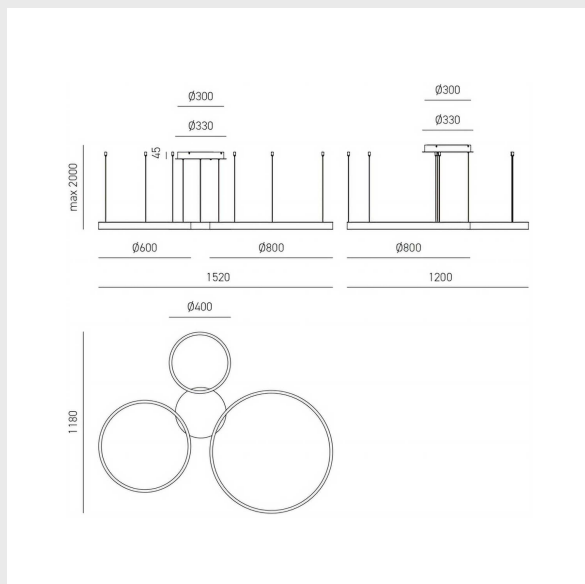

CRISEIDE S/3D

FCRSN6 - NERO - BLACK

Montatura in alluminio satinato nero. Diffusore in silicone bianco opale. Sorgente luminosa in biemissione led dimmerabile a taglio di fase tramite dimmer esterno+push (non inclusi).

DATI TECNICI:

Wattaggio: 180W(40W+60W+80W)

Lumen: 9100lm

Temperatura Colore: 3000K

Voltaggio: 220-240V

Grado IP: IP20

Fascio luminoso: 360°

CRI: >80

Durata: 30.000h

Classe: Classe 1

Matt black aluminium mount. White opal silicone diffuser. Dimmable bi-emission LED light source with phase cut via an external dimmer+push (not included).

TECHNICAL DATA:

Watt: 180W(40W+60W+80W)

Lumen: 9100lm

Color temperature: 3000K

Volt: 220-240V

IP: IP20

Beam: 360°

CRI: >80

Life: 30.000h

Class: Classe 1 6151020248.800