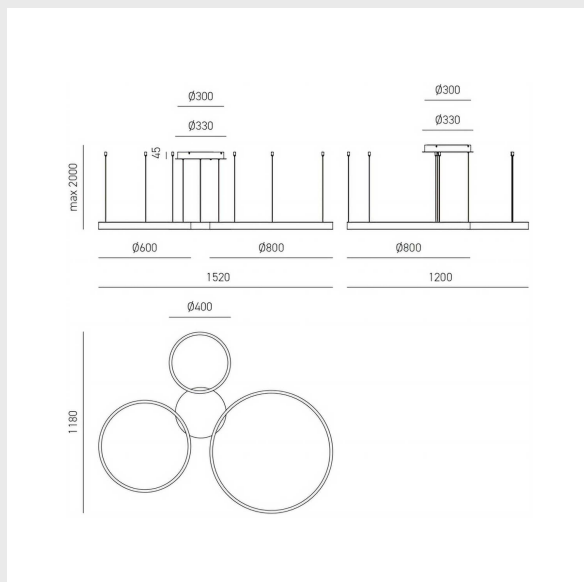

CRISEIDE S/3D

FCRSO6 - ORO-SPAZZOLATO - BRUSHED GOLD

Montatura in alluminio oro spazzolato. Diffusore in silicone bianco opale. Sorgente luminosa in biemissione led dimmerabile a taglio di fase tramite dimmer esterno+push (non inclusi).

DATI TECNICI:

Wattaggio: 180W(40W+60W+80W)

Lumen: 9100lm

Temperatura Colore: 3000K

Voltaggio: 220-240V

Grado IP: IP20

Fascio luminoso: 360°

CRI: >80

Durata: 30.000h

Classe: Classe 1

Brushed gold aluminium frame. White opal silicone diffuser. Dimmable bi-emission LED light source with phase cut via an external dimmer+push (not included).

TECHNICAL DATA:

Watt: 180W(40W+60W+80W)

Lumen: 9100lm

Color temperature: 3000K

Volt: 220-240V

IP: IP20

Beam: 360°

CRI: >80

Life: 30.000h

Class: Classe 1 61201120248.800