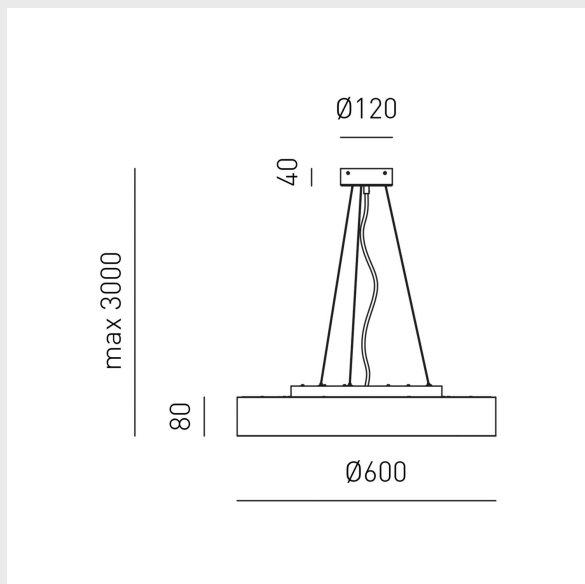

AVA S/P

FAVSN1 - NERO - BLACK

Montatura in alluminio satinato nero. Diffusore in metacrilato bianco opale. Sospensione con sorgente luminosa in biemissione led dimmerabile a taglio di fase tramite dimmer esterno+push (non inclusi).

DATI TECNICI:

Wattaggio: 60W+10W

Lumen: 6200-6500lm

Temperatura Colore: 3000K-4000K

Voltaggio: 220-240V

Grado IP: IP20

Fascio luminoso: 120°

CRI: >80

Durata: 30.000h

Classe: Classe 1

Black satin finish aluminium mount. White opal methacrylate diffuser. Dimmable bi-emission LED hanging light source with phase cut via an external dimmer + push (not included).

TECHNICAL DATA:

Watt: 60W+10W

Lumen: 6200-6500lm

Color temperature: 3000K-4000K

Volt: 220-240V

IP: IP20

Beam: 120°

CRI: >80

Life: 30.000h

Class: Classe 1 797.900