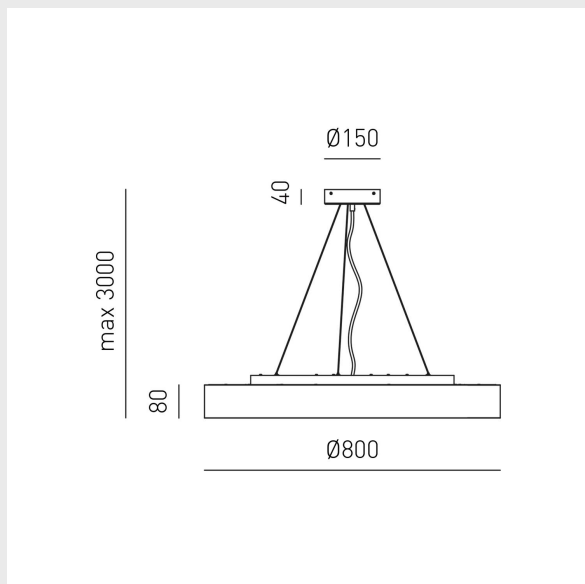

AVA S/M

FAVSN2 - NERO - BLACK

Montatura in alluminio satinato nero. Diffusore in metacrilato bianco opale. Sospensione con sorgente luminosa in biemissione led dimmerabile a taglio di fase tramite dimmer esterno+push (non inclusi).

DATI TECNICI:

Wattaggio: 80W+12W

Lumen: 8400-8800lm

Temperatura Colore: 3000K-4000K

Voltaggio: 220-240V

Grado IP: IP20

Fascio luminoso: 120°

CRI: >80

Durata: 30.000h

Classe: Classe 1

Black satin finish aluminium mount. White opal methacrylate diffuser. Dimmable bi-emission LED hanging light source with phase cut via an external dimmer + push (not included).

TECHNICAL DATA:

Watt: 80W+12W

Lumen: 8400-8800lm

Color temperature: 3000K-4000K

Volt: 220-240V

IP: IP20

Beam: 120°

CRI: >80

Life: 30.000h

Class: Classe 1 7913.000