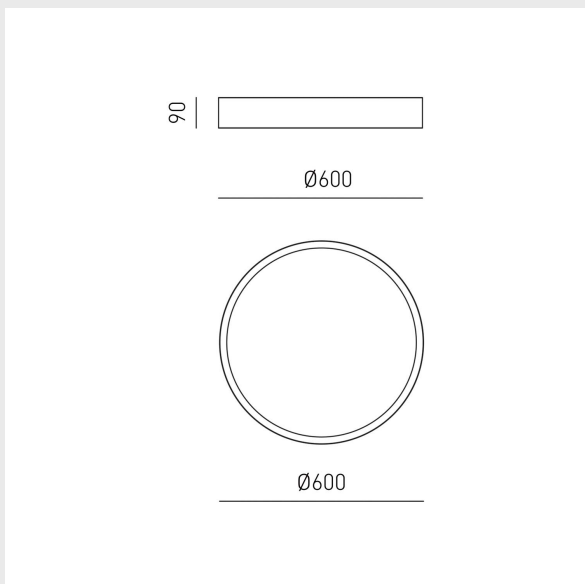

AVA P/M

FAVPN2 - NERO - BLACK

Montatura in alluminio satinato nero. Diffusore in metacrilato bianco opale. Plafoniera con sorgente luminosa led dimmerabile a taglio di fase tramite dimmer esterno+push (non inclusi).

DATI TECNICI:

Wattaggio: 60W

Lumen: 4500-4600lm

Temperatura Colore: 3000K-4000K

Voltaggio: 220-240V

Grado IP: IP20

Fascio luminoso: 120°

CRI: >80

Durata: 30.000h

Classe: Classe 1

Black satin finish aluminium mount. White opal methacrylate diffuser. Phase cut dimmable LED ceiling light source via external dimmer + push (not included).

TECHNICAL DATA:

Watt: 60W

Lumen: 4500-4600lm

Color temperature: 3000K-4000K

Volt: 220-240V

IP: IP20

Beam: 120°

CRI: >80

Life: 30.000h

Class: Classe 1 895.700