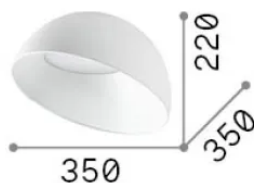

Info generali

Interno - Lampade da soffitto

Indoor ceiling mounted lamp with integrated LED sources and direct asymmetrical light emission

Ean	8021696297101
Articolo	COROLLA-2 PL
Installazione	Lampade da soffitto
Garanzia	5 years
Peso lordo	3.26 kg
Volume	0.03042 m ³

Info sorgente e prestazionali

Sorgente integrata	Integrated LED module
Sorgente sostituibile	Replaceable (by qualified operators only)
Potenza	LED 24 W
Emissione	Direct Asymmetrical
Consumo massimo	max 24 W
Caratteristiche LED	LED SMD
CCT LED	3000 K
Durata LED (t. 25°c)	50000 h
CRI	> 80
Fascio luminoso	100°
Flusso sorgente	2800 lm
Flusso utile	1170 lm