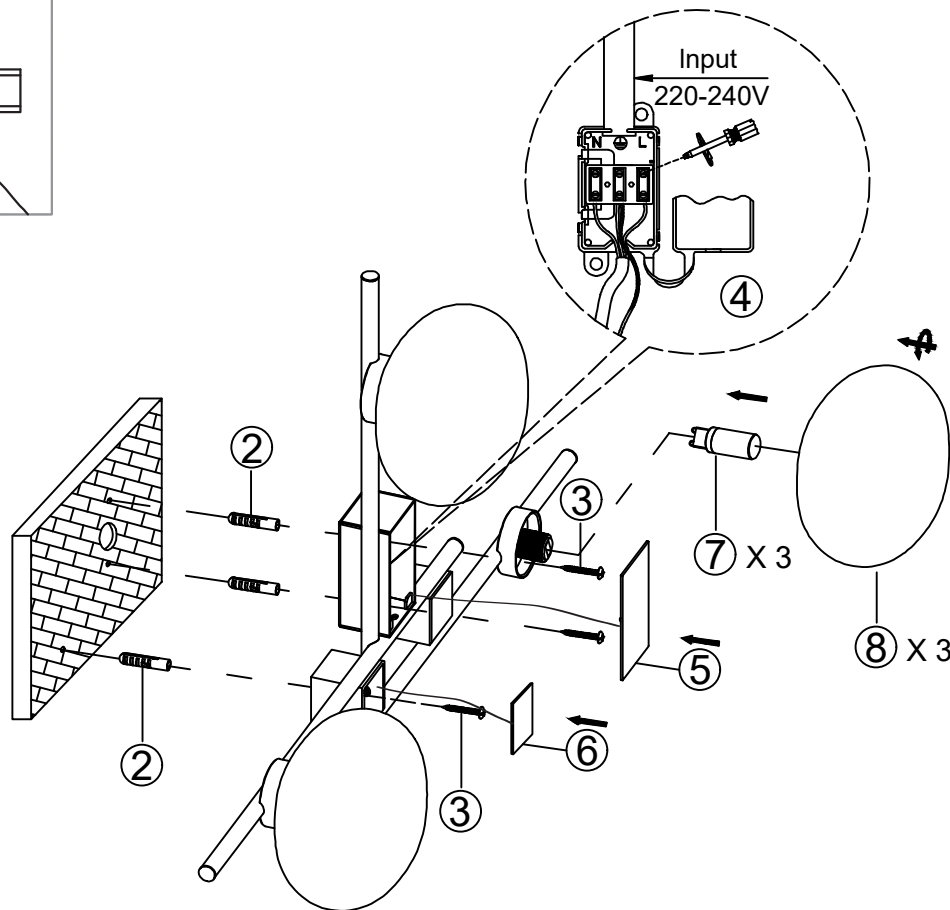

### wire connection

Design: Arch. Davide Negri  
Imported by **MILOOX**  
a brand of Sforzin Illuminazione  
Viale dell'industria 21  
20037 Paderno Dugnano . Milano . Italy  
Made in China

TYPE: **G9 LED**  
3 x MAX 10W  
A max : Ø 20 mm  
B max : 60 mm