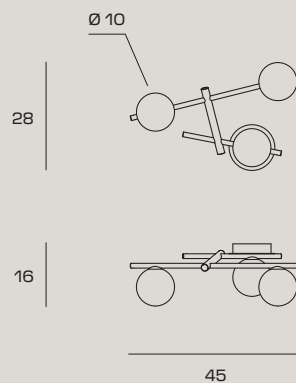

KIKA

WALL LAMP

Lampada da parete in metallo,
in colore Liquirizia Nera
con particolare in Oro spazzolato.
Vetri soffiati bianco latte.

Metal wall lamp.
Licorice Black colour
with brushed Gold detail.
Milk-white blown glass.

Wandleuchte aus Metall
in Lakritzschwarz mit Details
in gebürstetem Gold.
Milchweißes mundgeblasenes Glas.

Applique en métal,
couleur Liquirizia Nera
avec détails or brossé.
Verre soufflé blanc laiteux.

CODE	1744.331
COLOR	● Black Licorice

€ INCL VAT (22%)	198,00
€ EXCL VAT	162,30

LIGHT SOURCE

Source G9 LED | Power 3 x max 10w
Max bulb size: $\varnothing 20 \times H 60 \text{mm}$